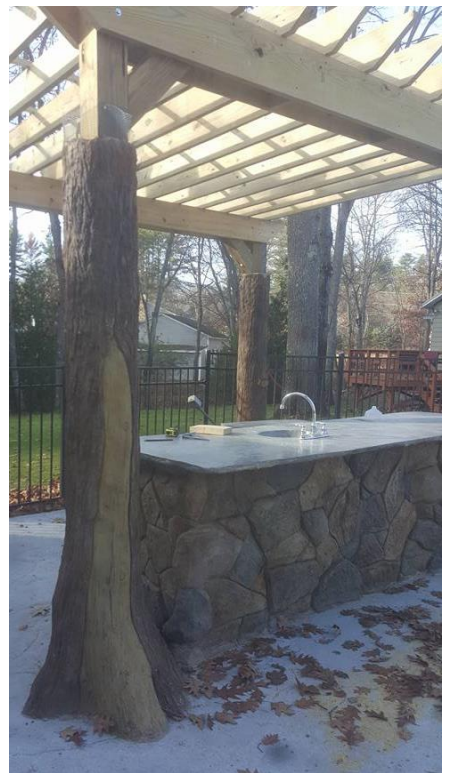

Yellow  
CF-940

Orange  
CF-950

Red  
CF-960

Random Rock

440-564-1157

**H&M**  
**LANDSCAPING**  
A LANDSCAPE DESIGN / BUILD FIRM

440-564-1157

Stack Stone