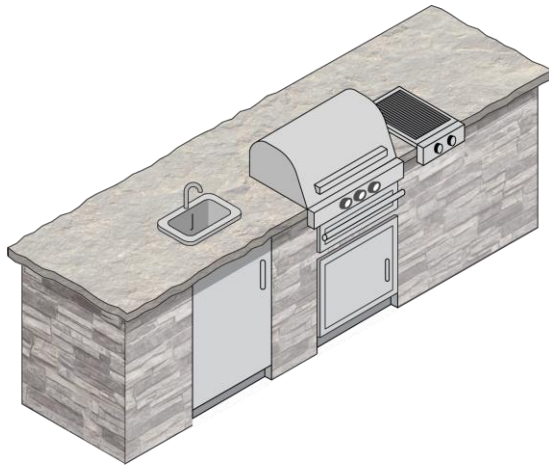

## Straight Kitchen Island

Typically come with grill and cabinet and small prep surface. Depending on length, cooktop, smoker, sink and refrigerator can be added. Commonly straight kitchens will be located on an existing exterior wall.

## L-Shape Kitchen

A great way to add prep space and amenities. L-shapes can vary in heights from island to bar space. Will usually included a grill, cabinet, sink, drawers and refrigerator.