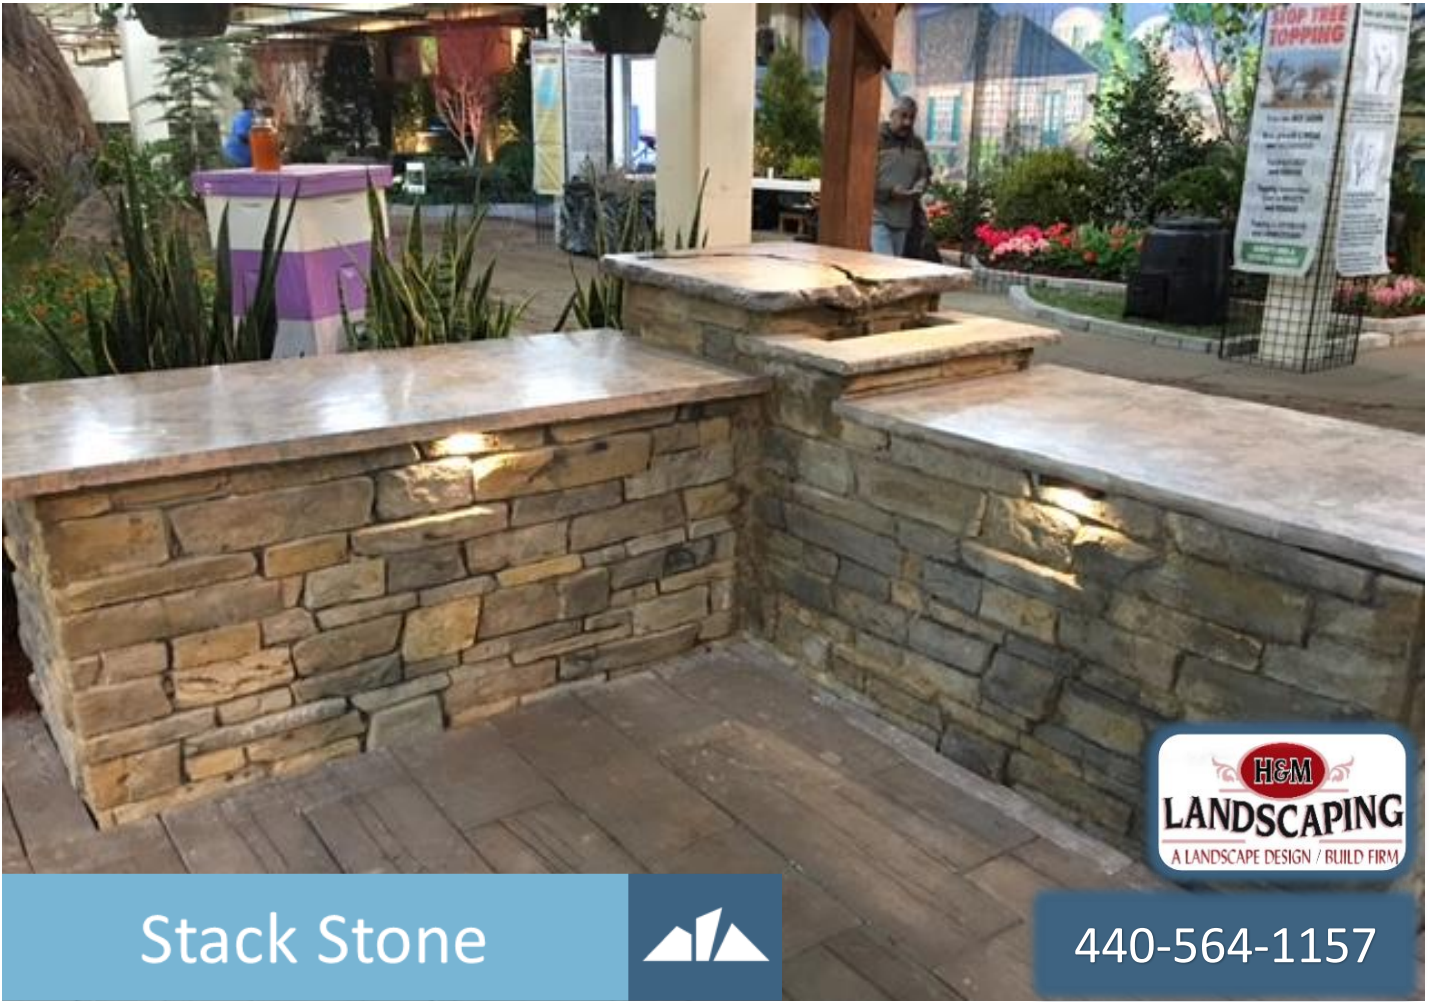

Yellow  
CF-940

Orange  
CF-950

Red  
CF-960

Random Rock

440-564-1157

**H&M**  
**LANDSCAPING**  
A LANDSCAPE DESIGN / BUILD FIRM

440-564-1157

Stack Stone