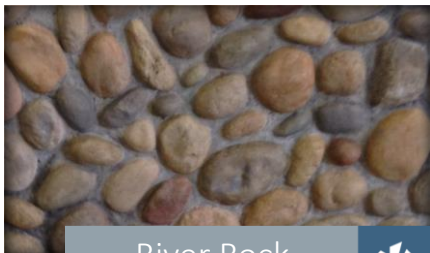

# Stone Panel Profiles

440-564-1157

Random Rock 

Ledge Stack 

Dry Stack 

River Rock 

Cliff Rock 

# Stone Color Palette

**Stain**

White  
CF/CW-100

Natural  
CF/CW-110

Antique Gray  
CF/CW-120

Gray  
CF/CW-130

Black  
CF/CW-140

Patina  
CF/CW-160