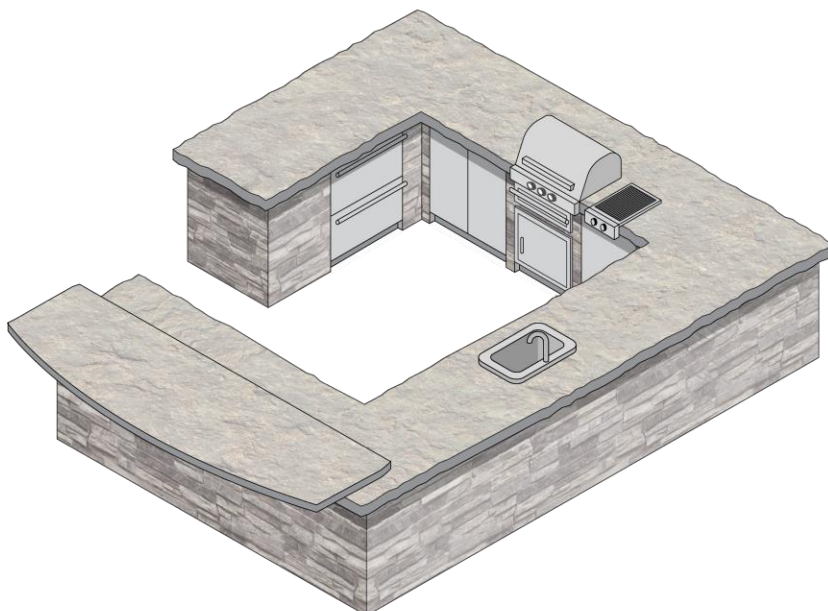

# Kitchen Layouts

440-564-1157

## Straight Kitchen Island

Typically come with grill and cabinet and small prep surface. Depending on length, cooktop, smoker, sink and refrigerator can be added. Commonly straight kitchens will be located on an existing exterior wall.

## L-Shape Kitchen

A great way to add prep space and amenities. L-shapes can vary in heights from island to bar space. Will usually included a grill, cabinet, sink, drawers and refrigerator.