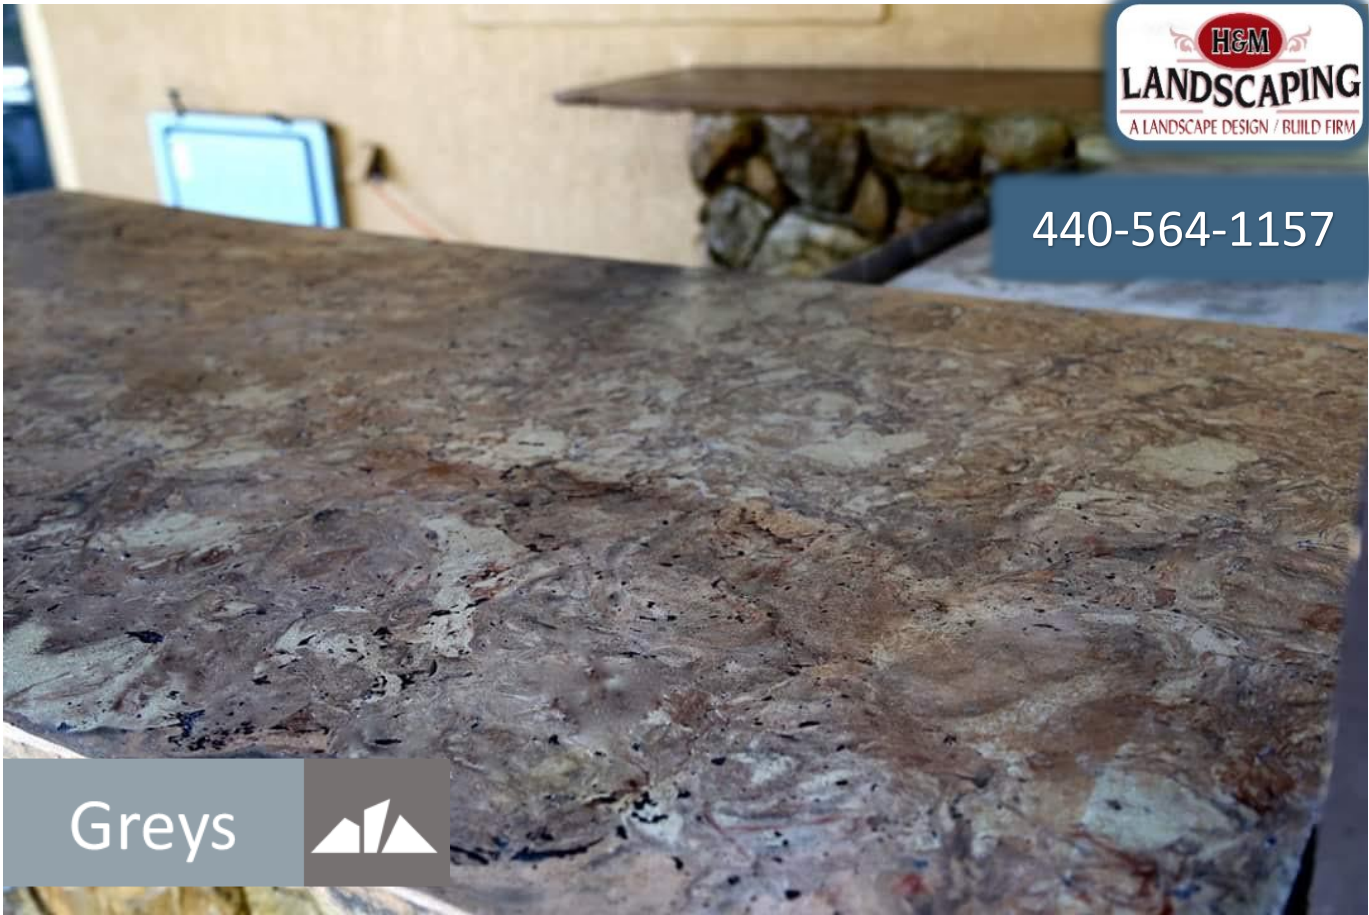

440-564-1157

Greys