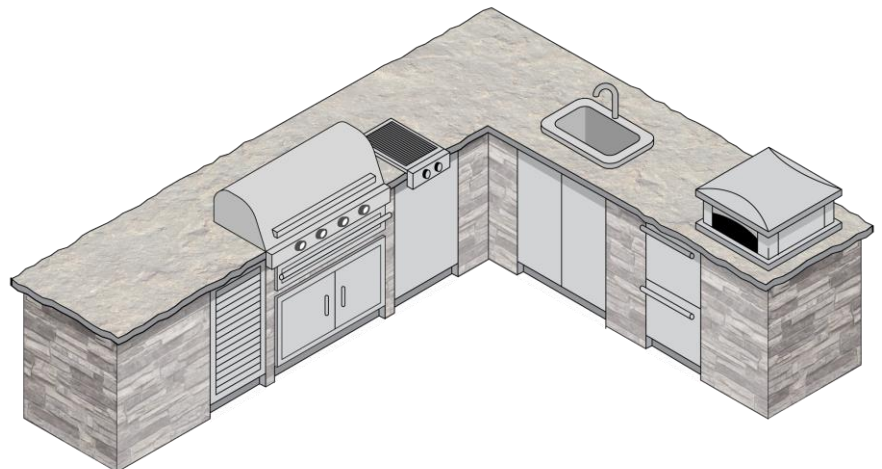

# Kitchen Layouts

440-564-1157

## Straight Kitchen Island

Typically come with grill and cabinet and small prep surface. Depending on length, cooktop, smoker, sink and refrigerator can be added. Commonly straight kitchens will be located on an existing exterior wall.

## L-Shape Kitchen

A great way to add prep space and amenities. L-shapes can vary in heights from island to bar space. Will usually included a grill, cabinet, sink, drawers and refrigerator.